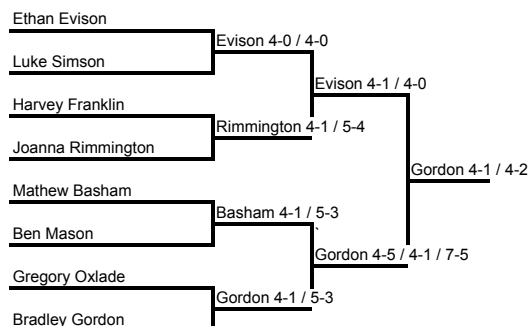

Mini Tennis Green League Championships

Group A	Club	P	W	L	PTS
Ethan Evison	WL	5	5	0	18
Ben Mason	WH	5	4	1	16
Gregory Oxlade	DLS	5	2	3	10
Thomas Hayes	DLS	4	2	2	6
Nat Turner	WH	5	2	3	6
Archie Davies	Rayl	2	1	1	3
Max Bailes	DLS	4	1	3	3
Lucy Bailes	DLS	4	0	4	0

Group C	Club	P	W	L	PTS
Mathew Basham	DLS	5	5	0	15
Joanna Rimmington	Hock	5	4	1	12
Luke Simson	DLS	6	4	2	12
Aaron Gordon	DLS	5	2	3	6
Kate Newton	WH	1	1	0	3
Joseph Shields	Deanes	1	0	1	0
Fraser Ames	Deanes	4	0	4	0
Chloe Smith	SL	4	0	4	0

Boys U16	Code	P	W	L	PTS
HLTC ELITE ACADEMY	ESS047	8	6	2	24
DAVID LLOYD S/END	ESS438	8	6	2	24
ROCHFORD	ESS435	8	6	2	22
SOUTHEND LAWN	ESS068	8	2	6	9
WESTCLIFF LAWN	ESS079	8	0	8	1

Boys U14	Code	P	W	L	PTS
HLTC ELITE ACADEMY	ESS047	10	7	3	30
DAVID LLOYD S/END	ESS438	10	7	3	27
ROCHFORD	ESS435	10	7	3	25
WESTCLIFF HARD	ESS078	10	5	5	21
RAYLEIGH	ESS067	10	3	7	13
WESTCLIFF LAWN	ESS079	10	1	8	4

Boys U12	Code	P	W	L	PTS
WESTCLIFF LAWN	ESS079	8	7	1	26
SOUTHEND LAWN	ESS068	8	6	2	22
WESTCLIFF HARD	ESS078	8	4	4	18
HLTC ELITE ACADEMY	ESS047	8	2	6	9
DEANES	ESS114	8	1	7	4

Group B	Club	P	W	L	PTS
Bradley Gordon	DLS	3	3	0	15
Harvey Franklin	Deanes	5	4	1	15
Harry Smith	DLS	6	3	3	9
Jordan Farrell	Rayl	4	1	3	8
Ben Ford	Roch	1	1	0	3
Callum Hadley	DLS	2	0	2	1
Steven Byford	WH	1	0	1	0
Thomas Kelly	DLS	2	0	2	0

Second Round   Semi Finals   Grand Final

Boy's League Finals

- UNDER 16
  HLTC ELITE ACADEMY   v   **DAVID LLOYD SOUTHEND**   0-3
- UNDER 14
  HLTC ELITE ACADEMY   v   **DAVID LLOYD SOUTHEND**   1-2
- UNDER 12
  WESTCLIFF LAWN   v   **SOUTHEND LAWN**   0-3